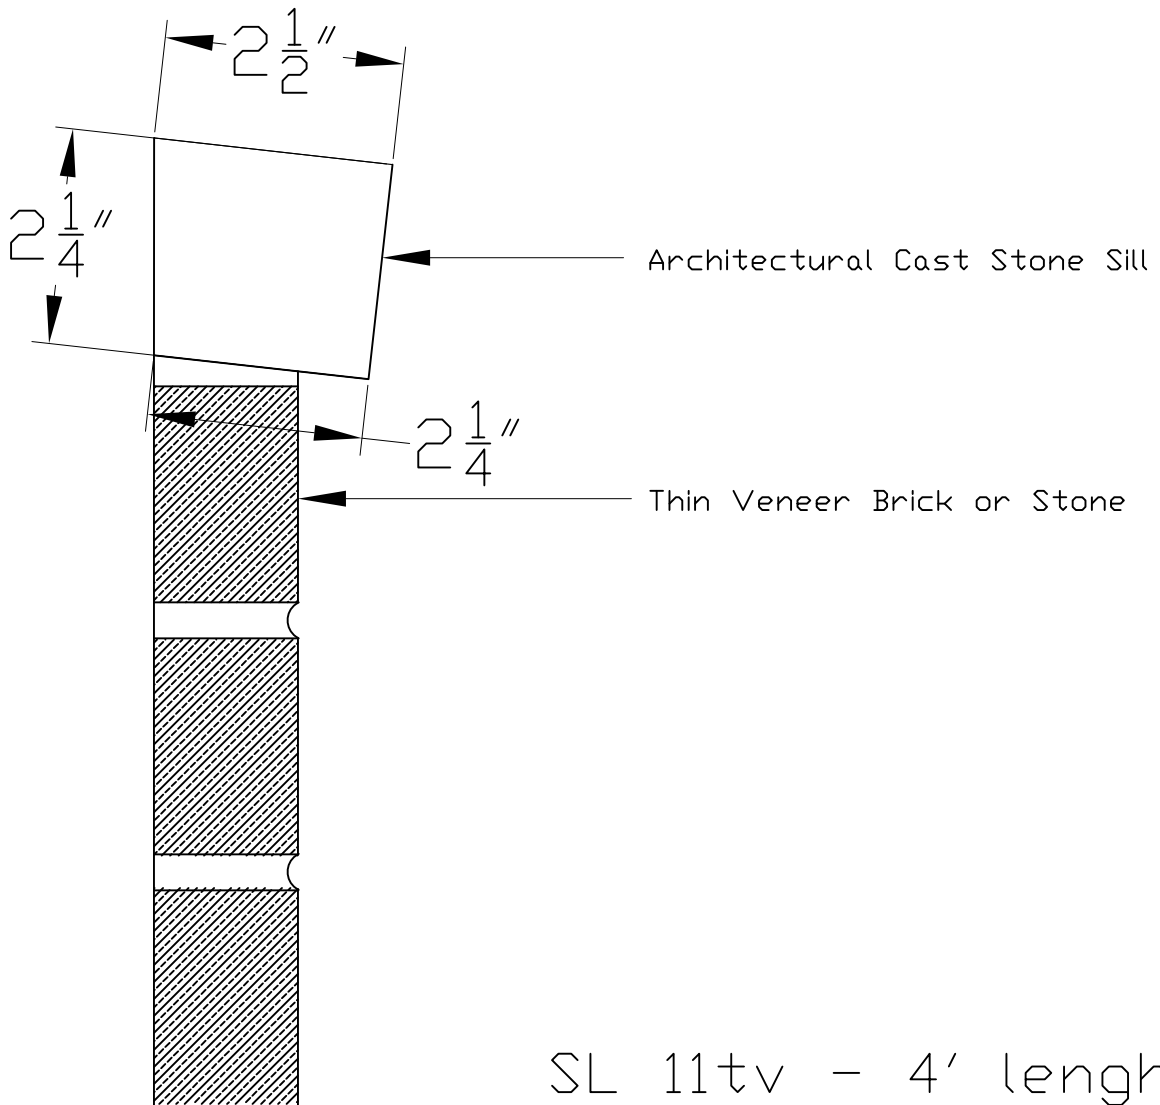

TRI-STONE INC.

PHONE-(262)279-6910

FAX-(262)279-6926

PC. # SL 11 TV

1/2" = 1' 2007

SL 11tv - 4' lengths