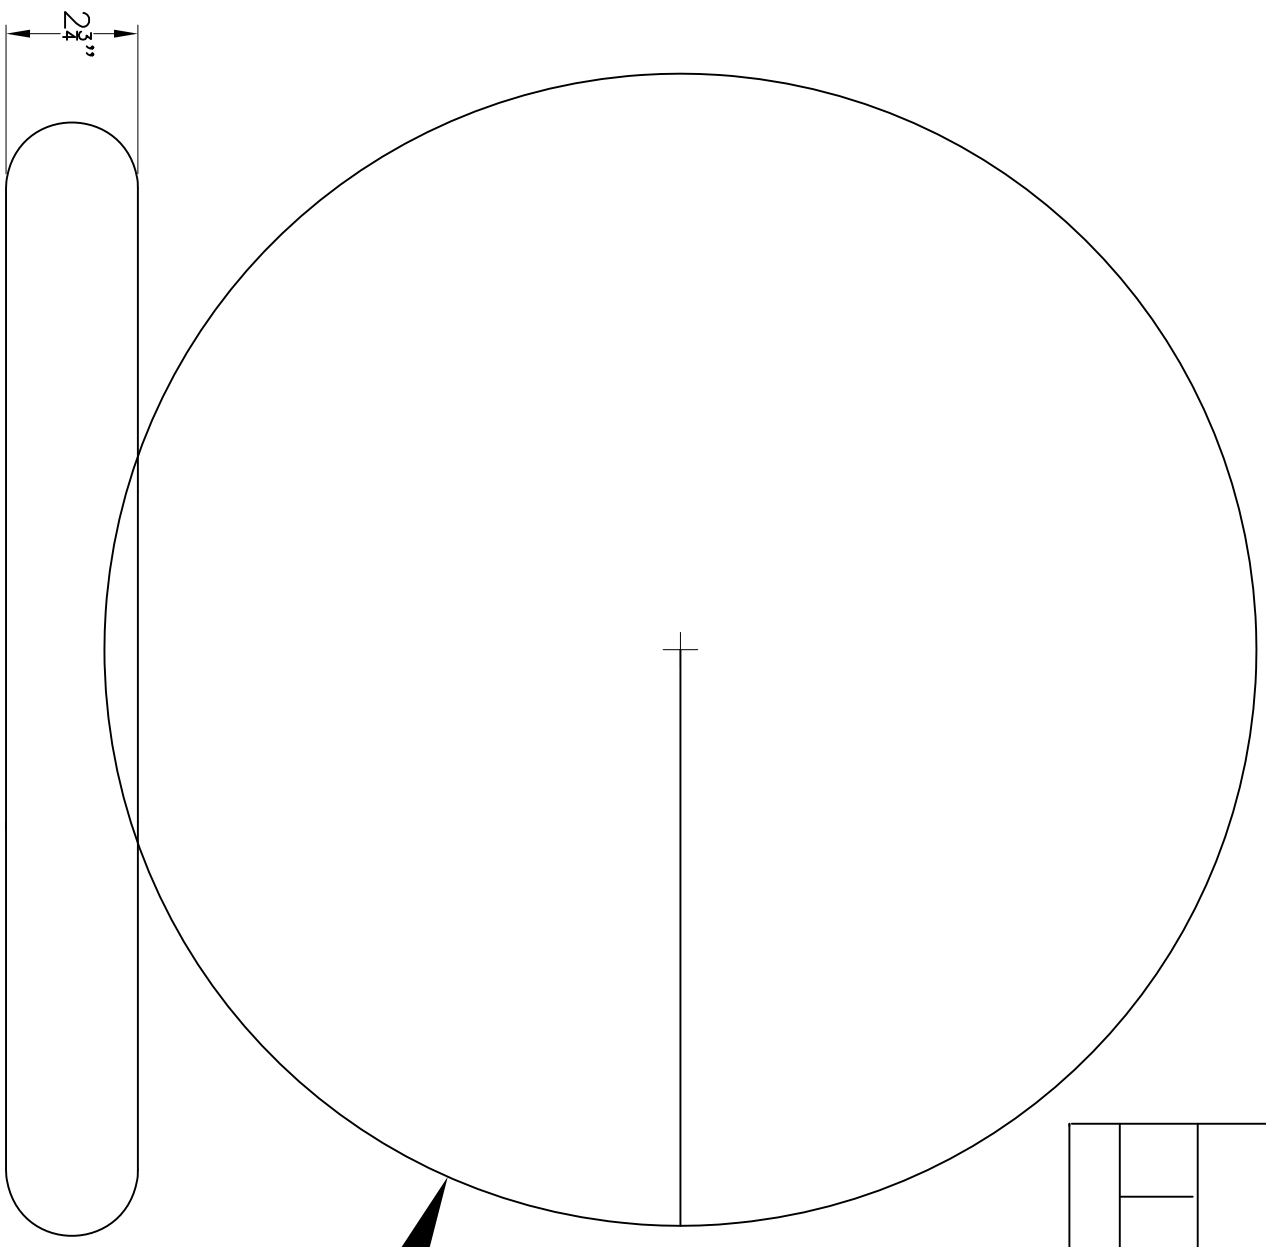

TRI-STONE INC.

PHONE-(262)279-6910

FAX-(262)279-6926

PC. # SF 224

1" = 1'

Ø 2'